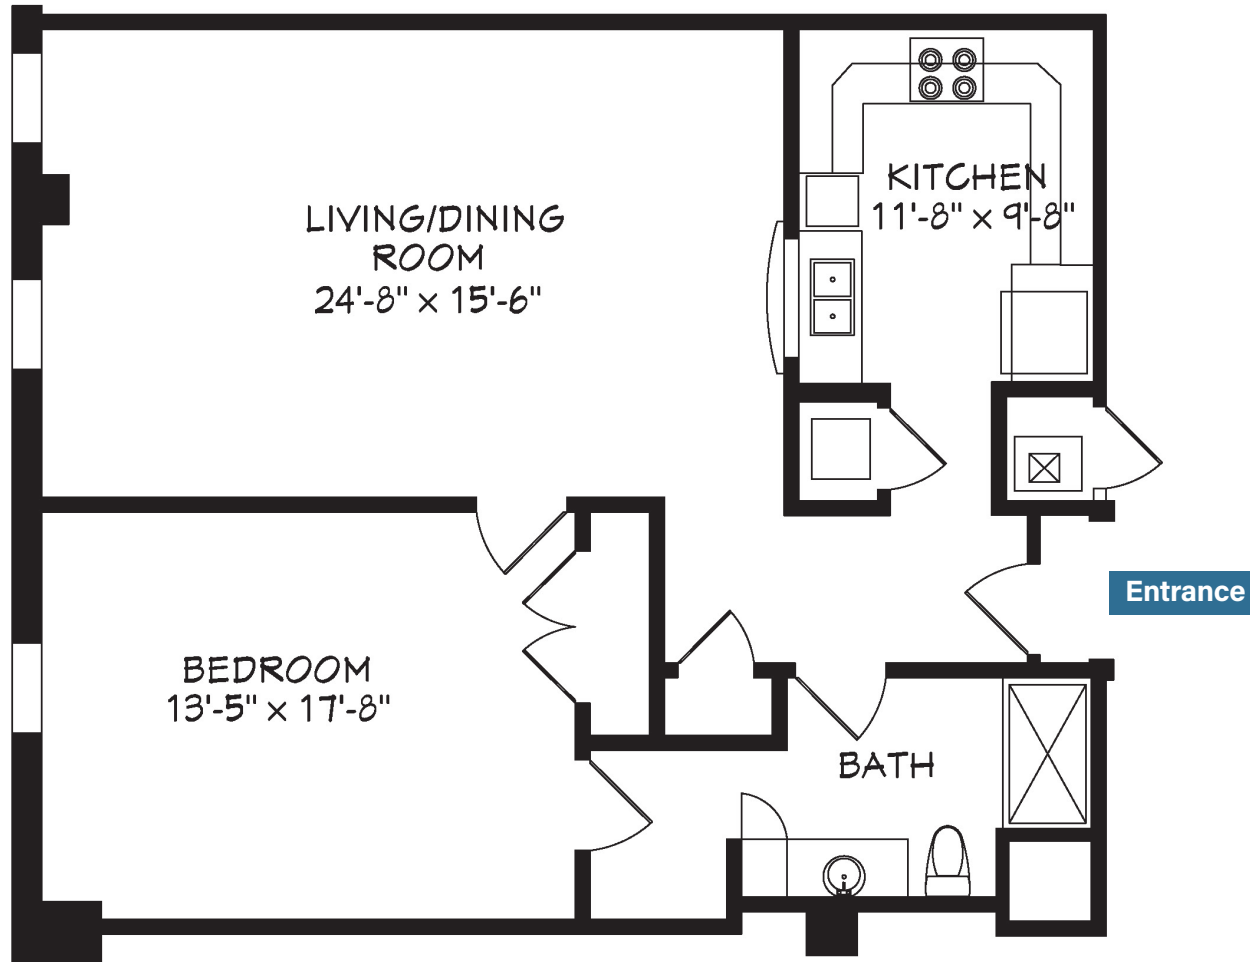

## Clipper

Traditional Apartment | 1 Bed | 790- 1,068 sq. ft.

*Sample floor plan shown. Floor plans and dimensions may vary by location.*