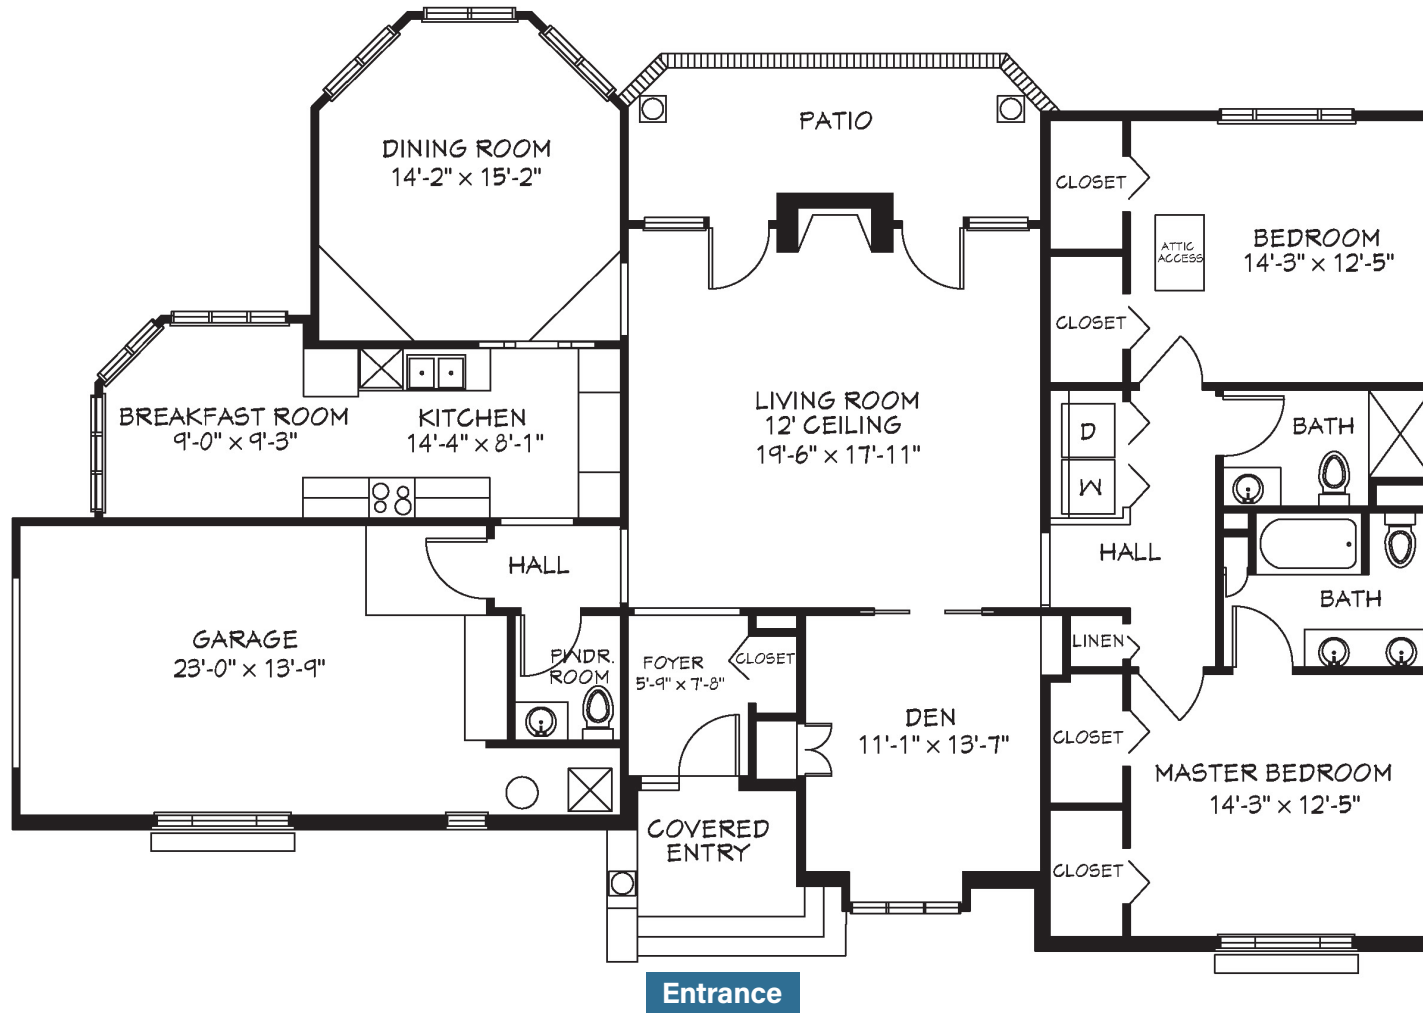

Boatwright Circle

NEIGHBORHOOD

Seafarer

Executive Ranch Home | 2 Bed with Den and 1 Car Garage | 1,899 sq. ft.

Sample floor plan shown. Floor plans and dimensions may vary by location.